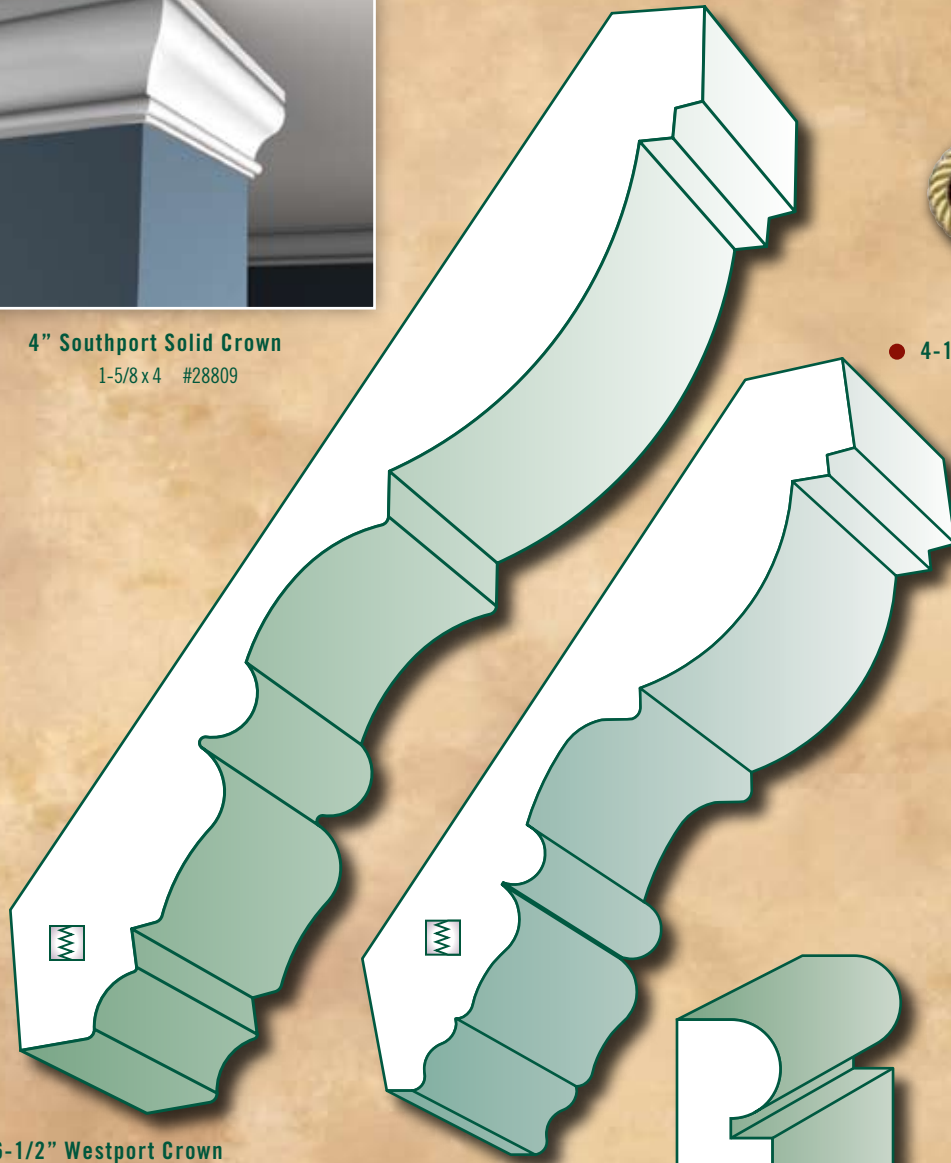

● **4" Southport Solid Crown**
1-5/8 x 4 #28809

● **4-1/2" Westport Crown**
3/4 x 4-1/2
#28804

● **6-1/2" Westport Crown**
3/4 x 6-1/2
#28805

● **2-1/4" Westport Solid Crown**
1-7/16 x 2-1/4

● **2" Westport Base Cap**
3/4 x 2

● **4" Westport Casing**
1-1/16 x 4

● **6-1/2" Westport Base**
3/4 x 6-1/2

RIDGEFIELD SUPPLY COMPANY ©2007