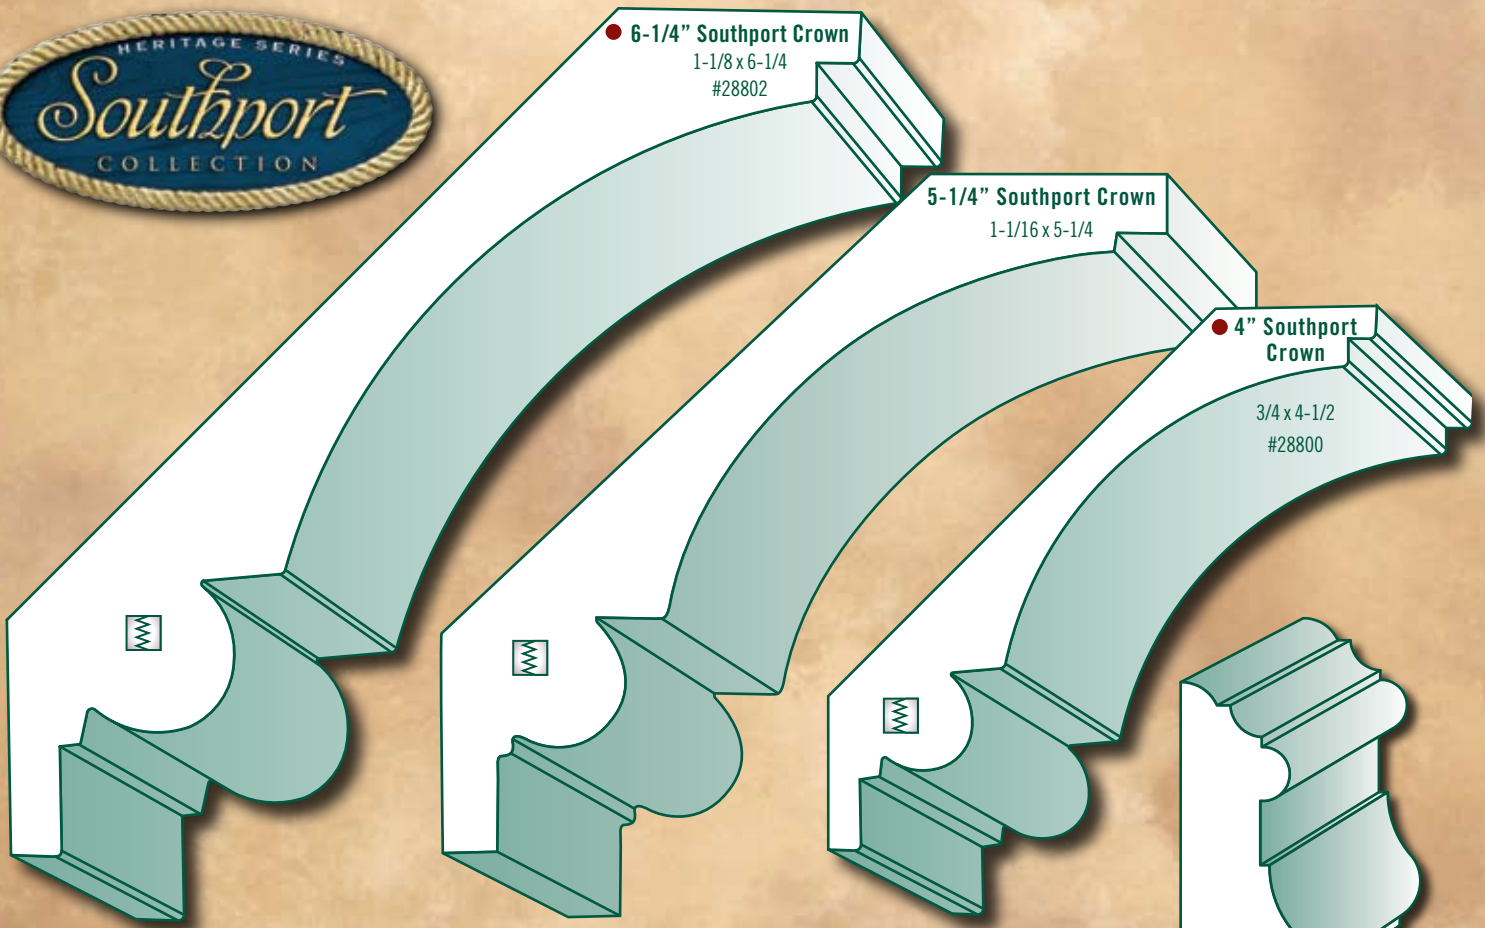

RIDGECREEK SUPPLY COMPANY • 2007

● **4-1/4" Southport Casing**
1 x 4-1/4

● **3-1/4" Southport Casing**
1-1/8 x 3-1/4

● **4" Southport Solid Crown**
1-5/8 x 4

● **6" Southport Base**
1 1/16 x 6