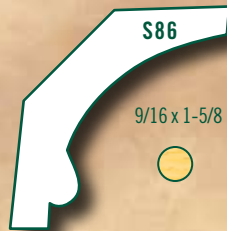

CASINGS - FLUTED/REEDED

PILASTERS

BEADED COVES

BEADED INSIDE CORNER

7/8" Beaded Inside Corner
5/8 x 7/8
#19801-Poplar Only
(See page 5 - coffered ceilings)

COVE MOULDINGS

INSIDE CORNER