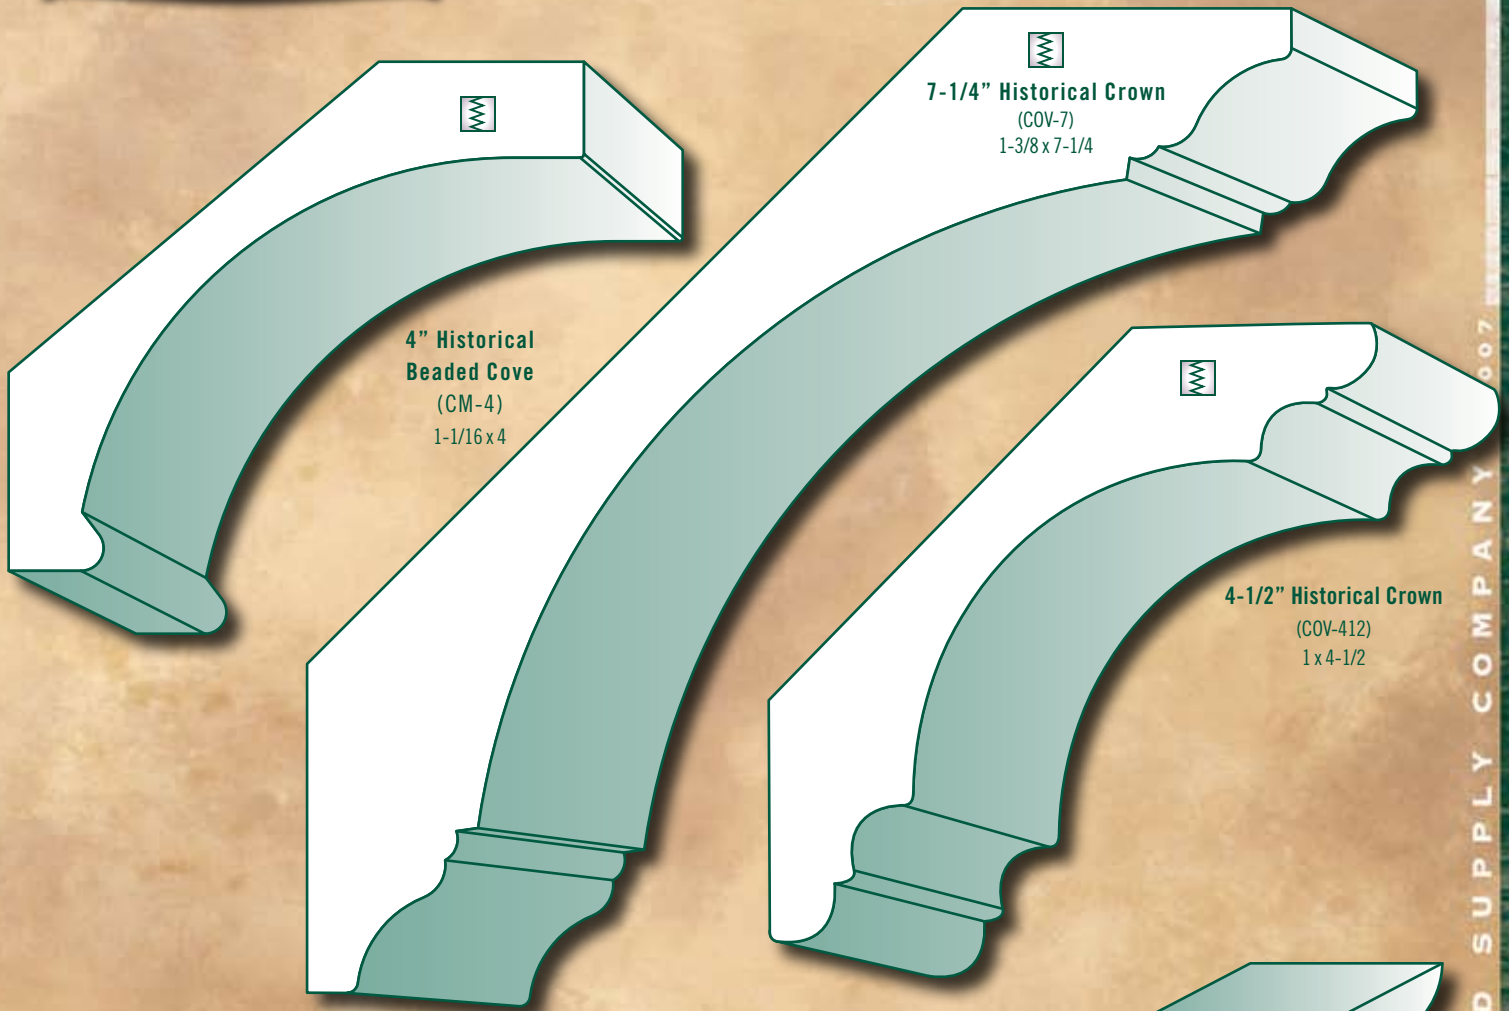

7-1/4" Historical Beaded Base 1-3/16 x 7-1/4

7-1/4" Historical Beaded Base  
(BM-1)  
1-3/16 x 7-1/4

● 1x6 T&G Beaded Pine  
3/4 x 5-1/2  
#28765

● 1 x 4 T&G Beaded Pine  
5/8 x 3-5/16  
#28764

3-5/8" Historical Crown  
(CM-1)  
3/4 x 3-5/8

1-1/4" Historical Panel  
(SP-1)  
7/8 x 1-1/4

**4-5/8" Historical Modified Cove**  
(CM-5)  
3/4 x 4-9/16

**4-1/2" Historical Cove**  
(CM-6)  
3/4 x 4-9/16

**3/4" Historical Base Cap**  
(BB-2)  
3/4 x 3/4

**7-1/4" Historical Base**  
(BM-4)  
3/4 x 7-1/4

**5-1/2" Historical Base**  
(BM-2)  
3/4 x 5-1/2

**3-5/8" Historical Apron**  
(CS-6)  
3/4 x 3-5/8

**3" Historical Panel/Base Cap**  
(WC-2)  
1-1/8 x 3

RIDGEFIELD SUPPLY COMPANY 02007

IN STOCK

**a** 7-1/4" Historical Crown  
1-3/8 x 7-1/4  
**b** Bare wall painted the  
same color as the trim  
**c** L8288 - Picture Moulding  
11/16 x 1-5/8

**a** 2-1/4" Historical  
Pediment Crown  
2-1/4 x 1-5/16  
**b** Architrave  
1 x 3-5/8  
**c** LWM445 - Casing  
11/16 x 3-1/2