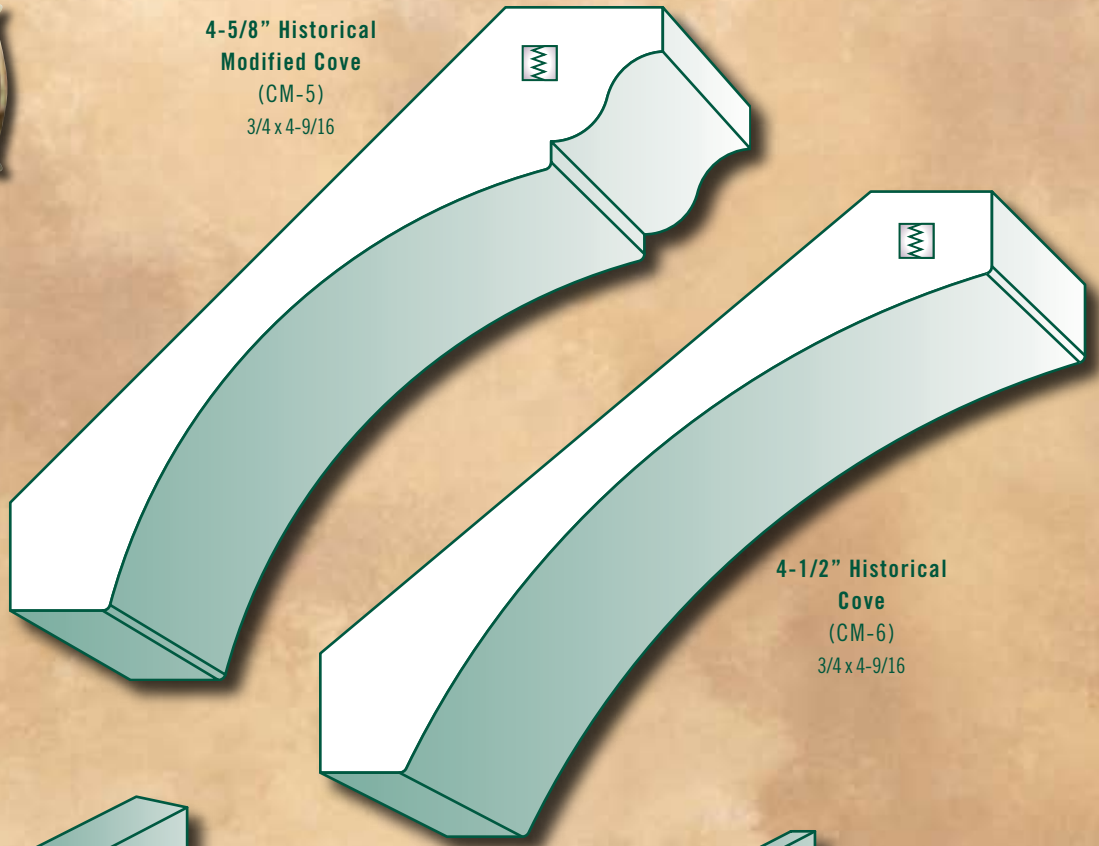

7-1/4" Historical Beaded Base 1-3/16 x 7-1/4

7-1/4" Historical Beaded Base  
(BM-1)  
1-3/16 x 7-1/4

● 1x6 T&G Beaded Pine  
3/4 x 5-1/2  
#28765

● 1 x 4 T&G Beaded Pine  
5/8 x 3-5/16  
#28764

3-5/8" Historical Crown  
(CM-1)  
3/4 x 3-5/8

1-1/4" Historical Panel  
(SP-1)  
7/8 x 1-1/4

**4-5/8" Historical Modified Cove**  
(CM-5)  
3/4 x 4-9/16

**4-1/2" Historical Cove**  
(CM-6)  
3/4 x 4-9/16

**3/4" Historical Base Cap**  
(BB-2)  
3/4 x 3/4

**7-1/4" Historical Base**  
(BM-4)  
3/4 x 7-1/4

**5-1/2" Historical Base**  
(BM-2)  
3/4 x 5-1/2

**3-5/8" Historical Apron**  
(CS-6)  
3/4 x 3-5/8

**3" Historical Panel/Base Cap**  
(WC-2)  
1-1/8 x 3