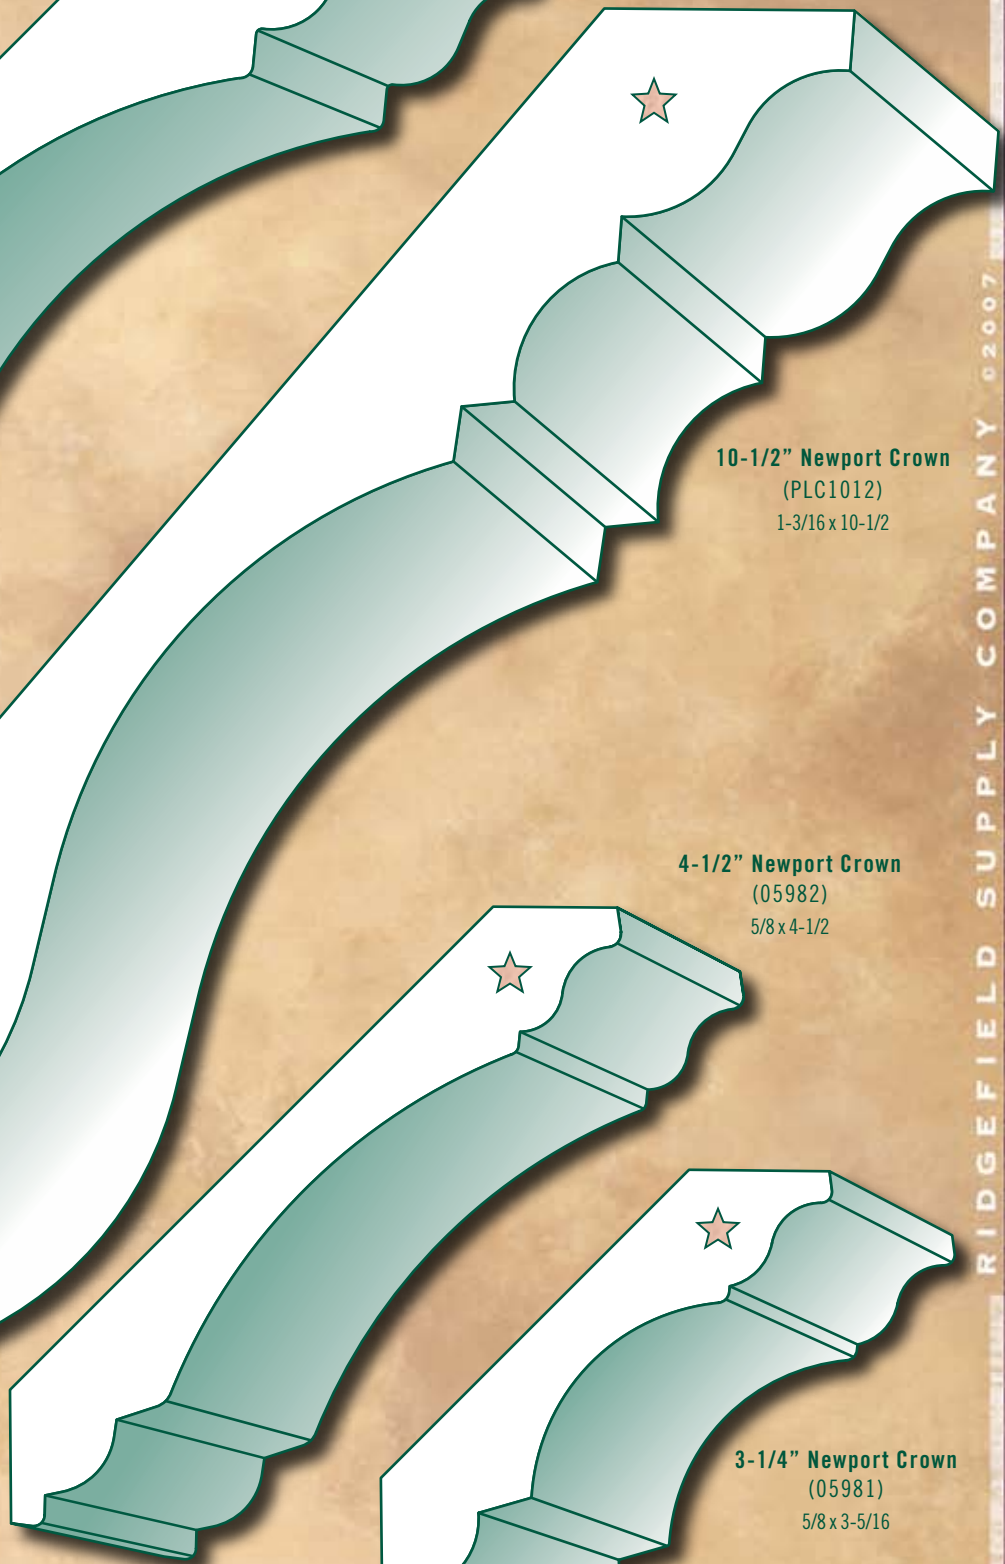

10-1/2" Newport Crown (PLC1012) 1-3/16 x 10-1/2
7-1/2" high with 8" projection

8-1/2" Newport Crown (PLC812) 1-3/16 x 8-1/2
7" high with 5" projection

7-1/2" Newport Crown (PLC712) 1 x 7-1/2
5-1/4" high with 5-1/4" projection

6-1/2" Newport Crown (PLC612) 3/4 x 6-1/2
5-1/4" high with 3-7/8" projection

6-1/2" Newport Crown
(PLC612)
3/4x6-1/2

7-1/2" Newport Crown
(PLC712)
1x7-1/2

8-1/2" Newport Crown
(PLC812)
1-3/16x8-1/2

RIDGEFIELD APPLY COMPANY Y 02007

6-3/8" Newport Crown
(05991)
1x6-3/8

10-1/2" Newport Crown
(PLC1012)
1-3/16 x 10-1/2

4-1/2" Newport Crown
(05982)
5/8 x 4-1/2

3-1/4" Newport Crown
(05981)
5/8 x 3-5/16

RIDGEFIELD SUPPLY COMPANY ©2007

RIDGEFIELD SUPPLY COMPANY 02007

★
5" Newport Base
(05709)
5/8x5

★
5-1/4" Newport Base
(PLB8416)
5/8x5-1/4

★
6-1/2" Newport Victorian Base
(00976)
5/8x6-1/2

★
8" Newport Base
(PLB8)
1x8

★
9" Newport Base
(PLB9)
3/4x9

RIDGEFIELD SUPPLY COMPANY ©2007