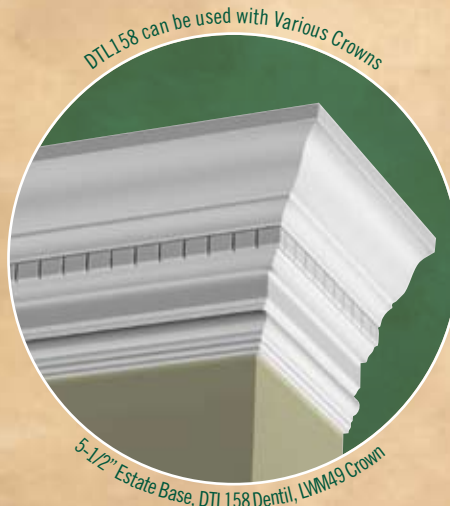

BED MOULDINGS

DENTIL CROWNS

DENTIL MOULDINGS

ADM455
1-3/16 x 3-3/4

DC-14
1-1/16 x 4-1/2
(Not Shown)

ADM456
1-5/16 x 5-1/2
(Not Shown)

DTL312
3/4 x 3-1/2

DTL112
1/2 x 1-1/2
#07240 (8')

DTL158
3/4 x 1-5/8
#06675-PFJ

PRIMED FINGER JOINT (PFJ)

KLEER (PVC)

OAK POPLAR FIR

IN STOCK