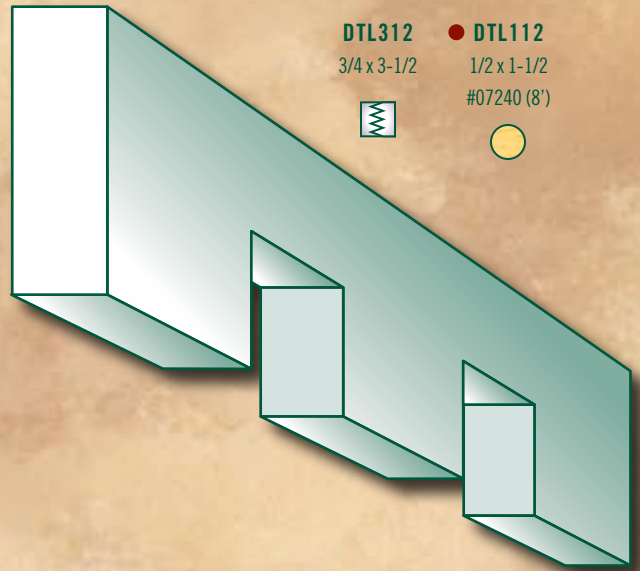

BED MOULDINGS

DENTIL CROWNS

DENTIL MOULDINGS

ADM455
1-3/16 x 3-3/4

DC-14
1-1/16 x 4-1/2
(Not Shown)

ADM456
1-5/16 x 5-1/2
(Not Shown)

DTL312
3/4 x 3-1/2

DTL112
1/2 x 1-1/2
#07240 (8')

DTL158
3/4 x 1-5/8
#06675-PFJ

PRIMED FINGER JOINT (PFJ)

KLEER (PVC)

OAK POPLAR FIR

IN STOCK