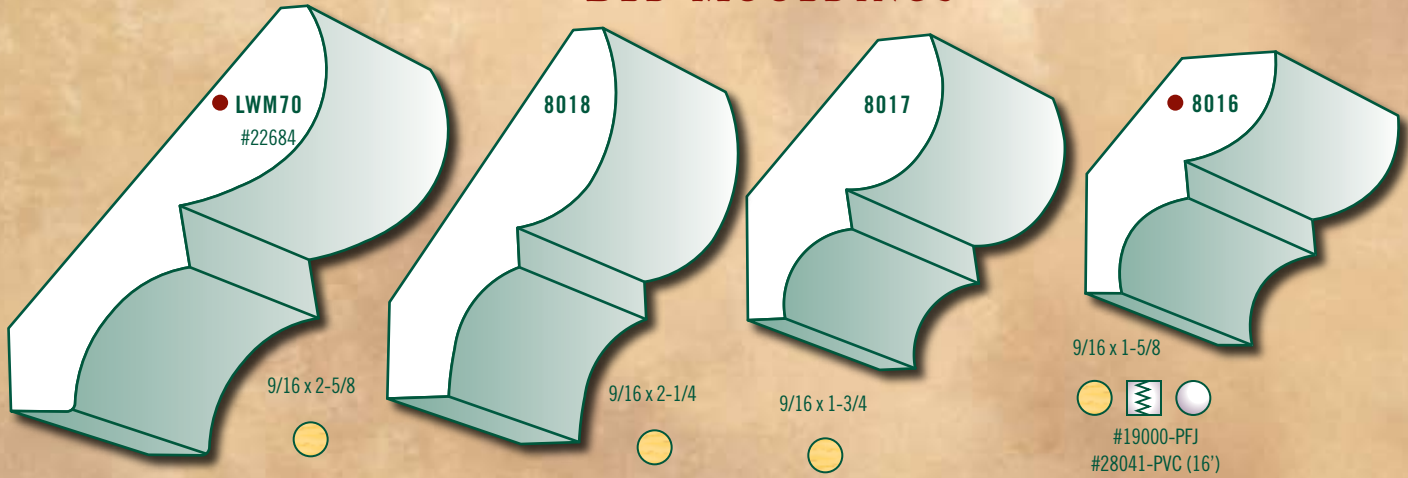

BED MOULDINGS

DENTIL CROWNS

DENTIL MOULDINGS

ADM455
1-3/16 x 3-3/4

DC-14
1-1/16 x 4-1/2
(Not Shown)

ADM456
1-5/16 x 5-1/2
(Not Shown)

DTL312
3/4 x 3-1/2

DTL112
1/2 x 1-1/2
#07240 (8')

DTL158
3/4 x 1-5/8
#06675-PFJ

PRIMED FINGER JOINT (PFJ)

KLEER (PVC)

OAK POPLAR FIR

IN STOCK